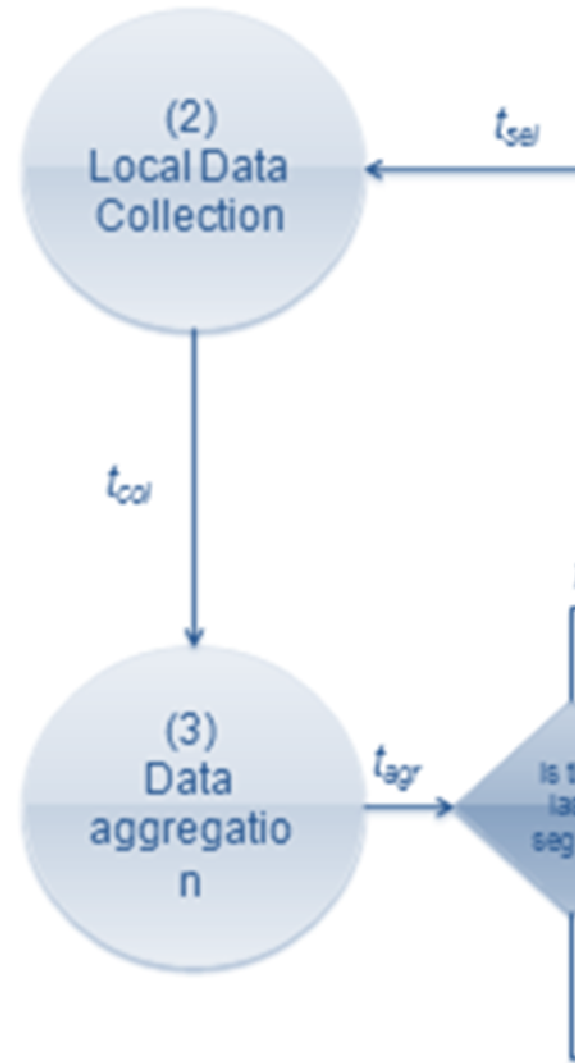

networks, V2X are restricted. However, the over wide geographic generated data and it infeasible to adopt network solutions.

ns

d pollution indicator
vice

Clustered

CGP is a cross-layer dissemination protocol for clustering in hybrid

x103 messages

120

Scenario 1